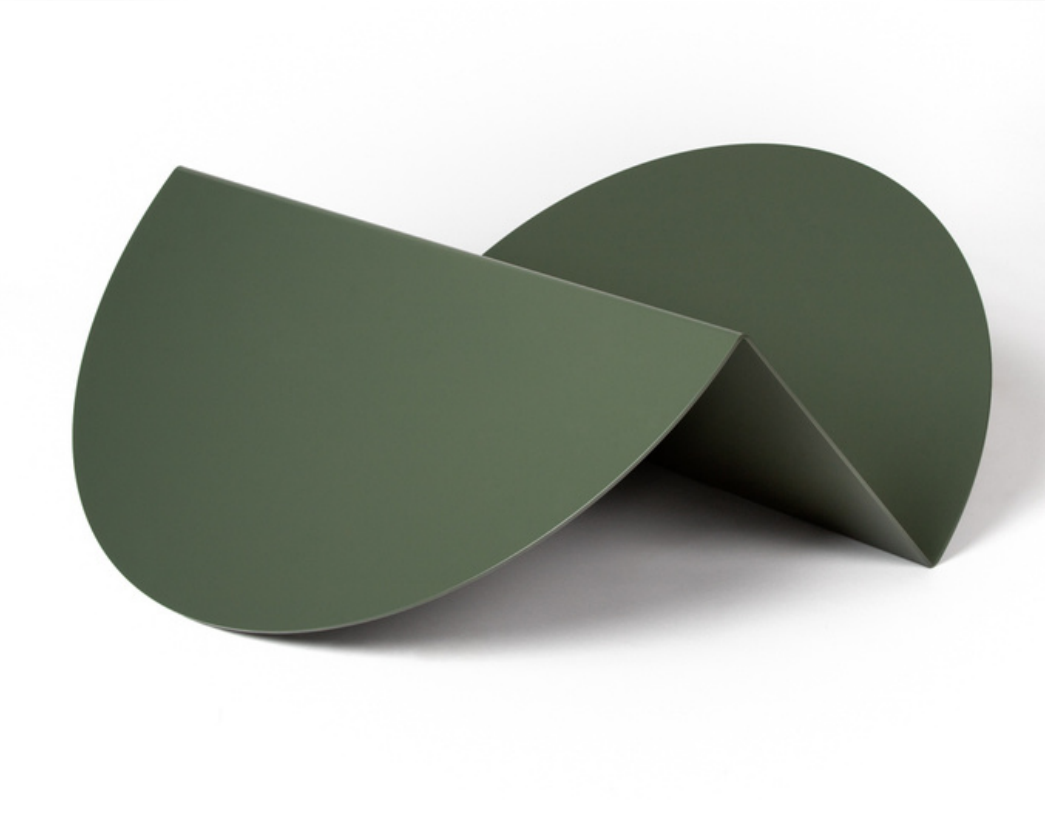

I.M. Weiss Gallery

Curved Chair, 2021.
Nina Cho

Available in White and Blue.

Curved steal seat with wool felt interior;
bent steel base; powder coated finish.

37" H x 16" W x 35" L

Price upon request.

Floor Storage - Olive, 2020.
Nina Cho

Powder coated steel.

9" H x 24" L x 26" W

Price upon request.

Recess Table, 2020.

Nina Cho

Walnut table top with circular recess,
and cylindrical table bases with walnut
vener.

13 1/2" H x 60" L x 18" W

Inner diameter of open base 11 1/4"

Assembly: Table top rests on two
cylindrical bases, held in place by its
own weight.

Price upon request.

Recess Side Tables, 2021.
Nina Cho

Oak table top with circular recess, and cylindrical table bases with oak veneer.

19" H x 18" L x 18" W

Assembly: Table top rests on cylindrical base, held in place by its own weight.

Price upon request.

Maung Maung Mirror - Wisp, 2019.
Nina Cho

Tinted, mirrored glass

60" H x 15" W

Price upon request.