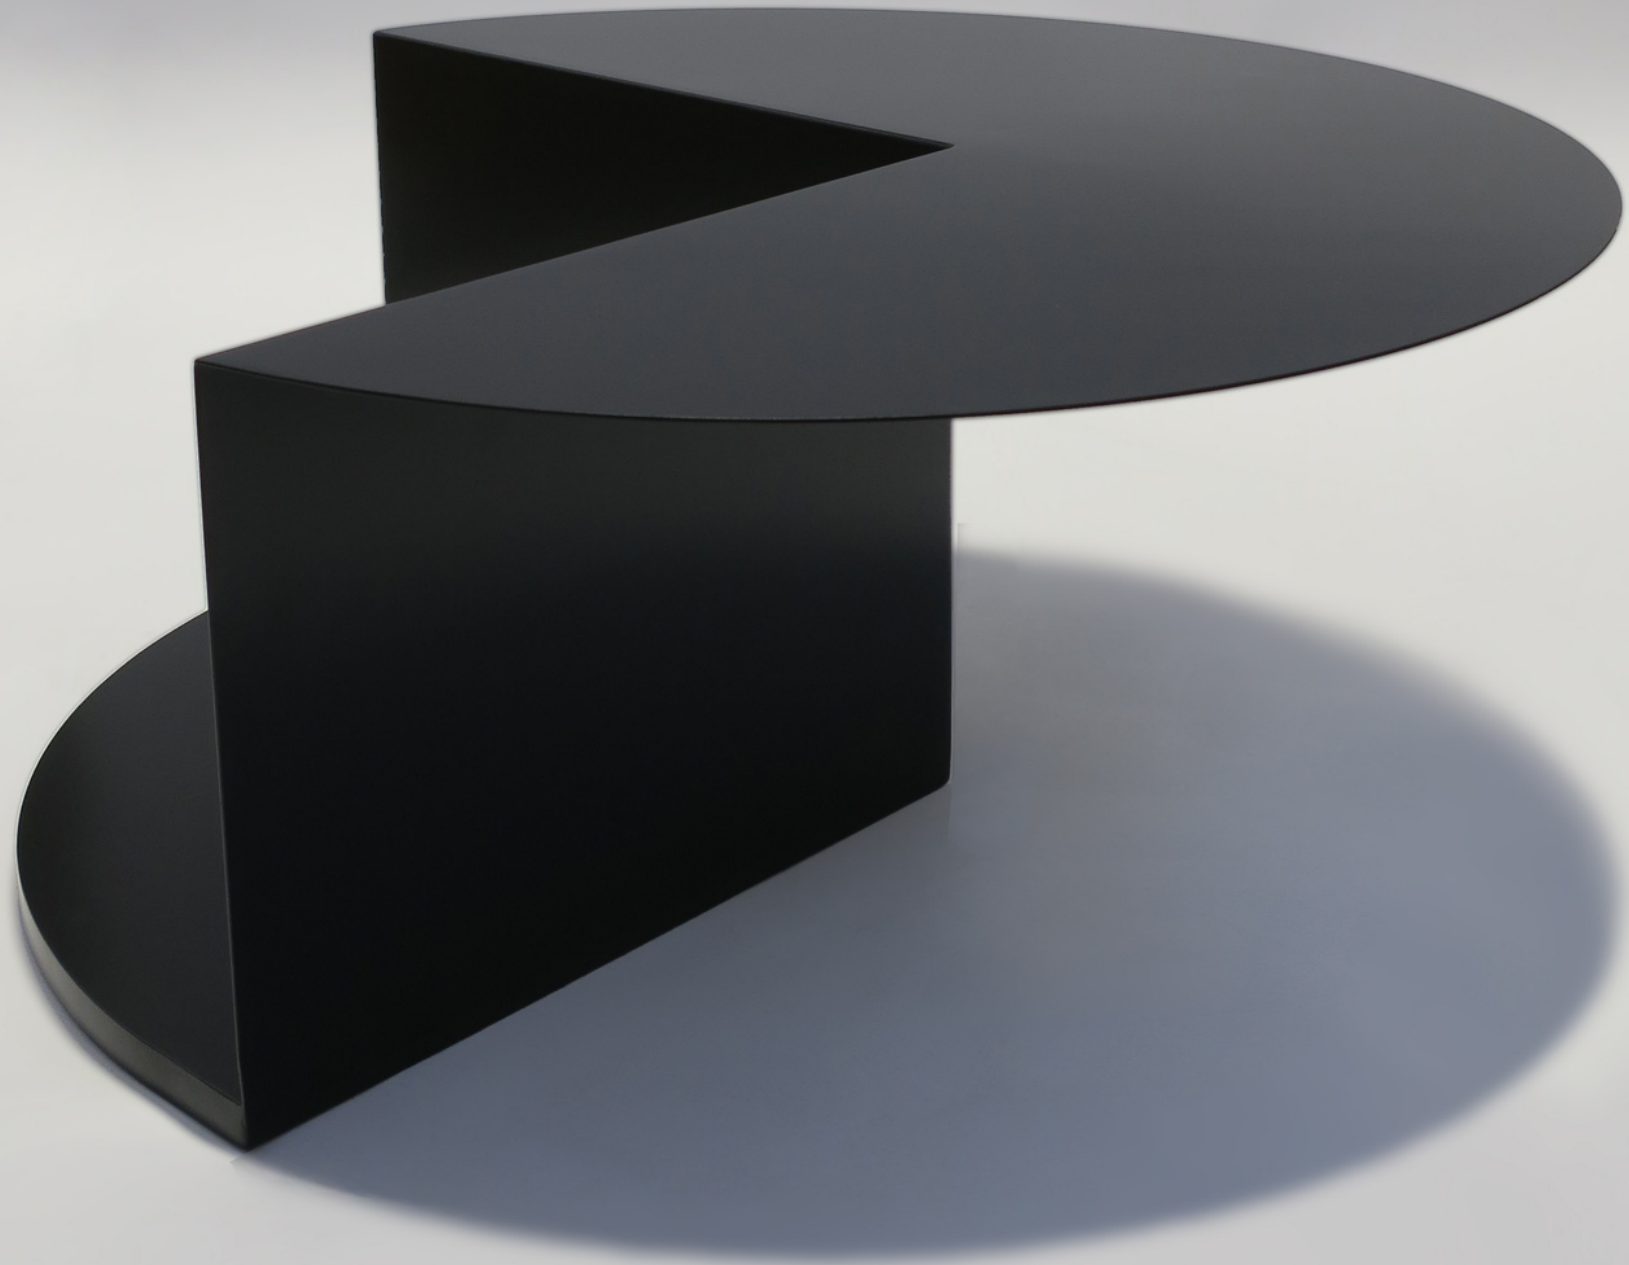

Powder coated steel.

9" H x 24" L x 26" W

Price upon request.

Recess Table, 2020.

Nina Cho

Walnut table top with circular recess,
and cylindrical table bases with walnut
vener.

13 1/2" H x 60" L x 18" W

Inner diameter of open base 11 1/4"

17" W x 17" H x 0.75" D

Price upon request.

Bent Mirrors, 2014-2019.
Nina Cho

Polished bent stainless steel,
copper, bronze.

Tallest: 8.5" and Widest: 9"

(Sold individually)
Price upon request.

Cantilever Table, 2014 - 2018.
Nina Cho