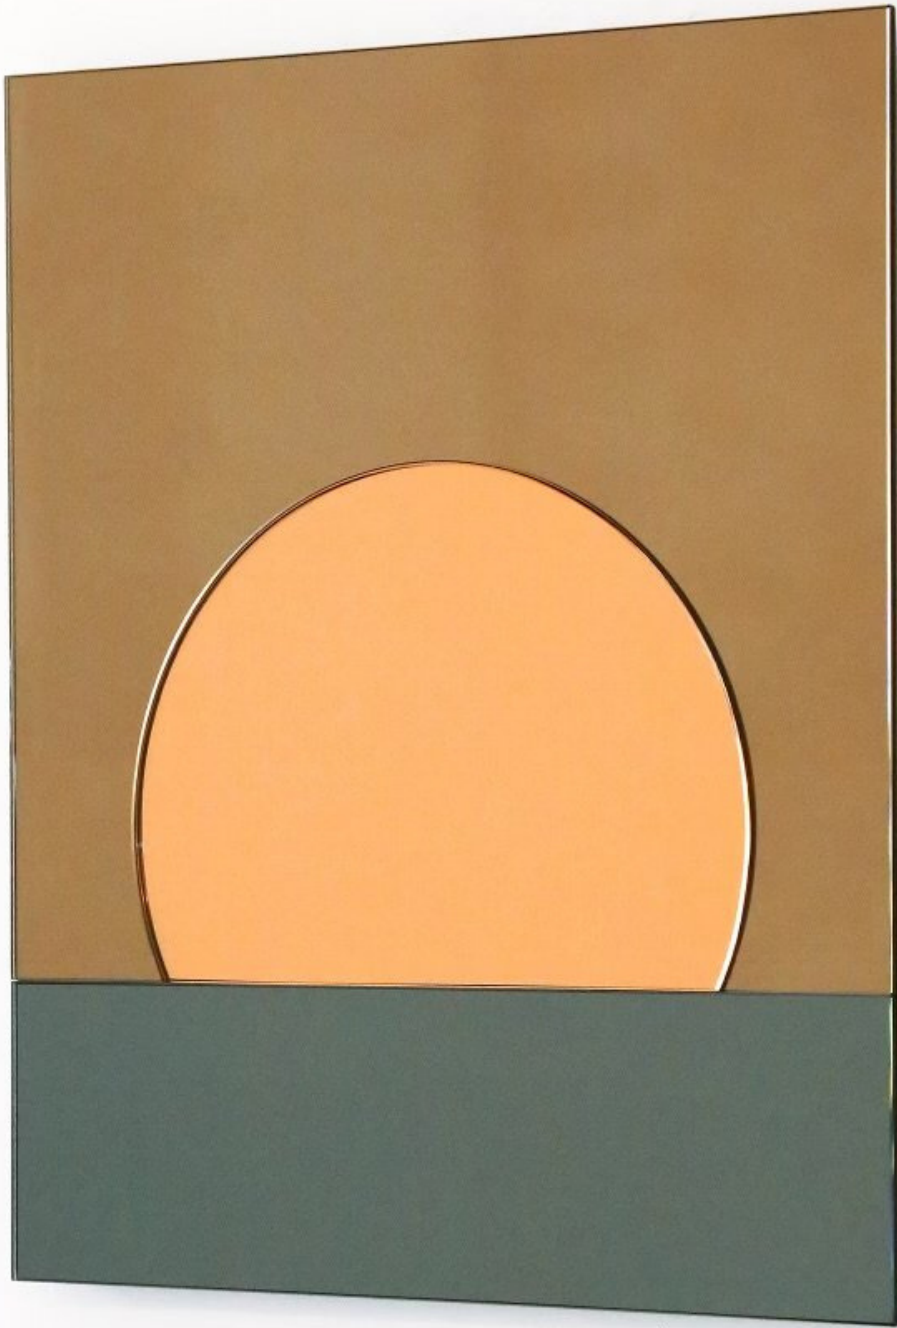

I.M. Weiss Gallery

Curved Chair, 2021.
Nina Cho

Available in White and Blue.

Curved steal seat with wool felt interior;
bent steel base; powder coated finish.

37" H x 16" W x 35" L

Price upon request.

Floor Storage - Olive, 2020.
Nina Cho

Powder coated steel.

9" H x 24" L x 26" W

Price upon request.

Recess Table, 2020.

Nina Cho

Walnut table top with circular recess,
and cylindrical table bases with walnut
vener.

13 1/2" H x 60" L x 18" W

Inner diameter of open base 11 1/4"

19" H x 18" L x 18" W

Assembly: Table top rests on cylindrical base, held in place by its own weight.

Price upon request.

Maung Maung Mirror - Wisp, 2019.
Nina Cho

Tinted, mirrored glass

60" H x 15" W

Price upon request.

Maung Maung Mirror - Dawn, 2019.
Nina Cho

Tinted, mirrored glass.

24" H x 20" W

Price upon request.

Constructivist Mirror Series - Square, 2014.
Nina Cho

Bronzed Acrylic Mirror, Black Acrylic,
Ebonized Wood.