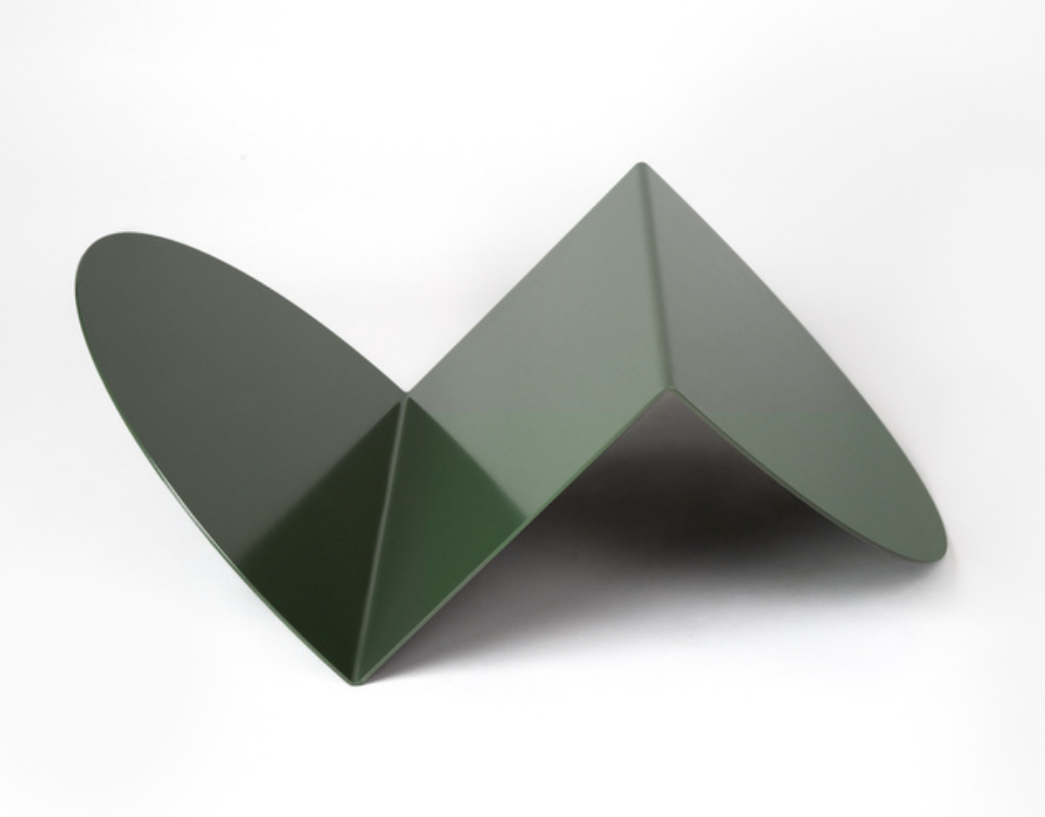

I.M. Weiss Gallery

Curved Chair, 2021.
Nina Cho

Available in White and Blue.

Curved steal seat with wool felt interior;
bent steel base; powder coated finish.

37" H x 16" W x 35" L

Price upon request.

Floor Storage - Olive, 2020.
Nina Cho

Powder coated steel.

9" H x 24" L x 26" W

Price upon request.

Recess Table, 2020.

Nina Cho

Walnut table top with circular recess,
and cylindrical table bases with walnut
vener.

13 1/2" H x 60" L x 18" W

Inner diameter of open base 11 1/4"

Assembly: Table top rests on two
cylindrical bases, held in place by its
own weight.

Price upon request.

Recess Side Tables, 2021.
Nina Cho

Oak table top with circular recess, and cylindrical table bases with oak veneer.

19" H x 18" L x 18" W

Assembly: Table top rests on cylindrical base, held in place by its own weight.

Price upon request.

Maung Maung Mirror - Wisp, 2019.
Nina Cho

Tinted, mirrored glass

60" H x 15" W

Price upon request.