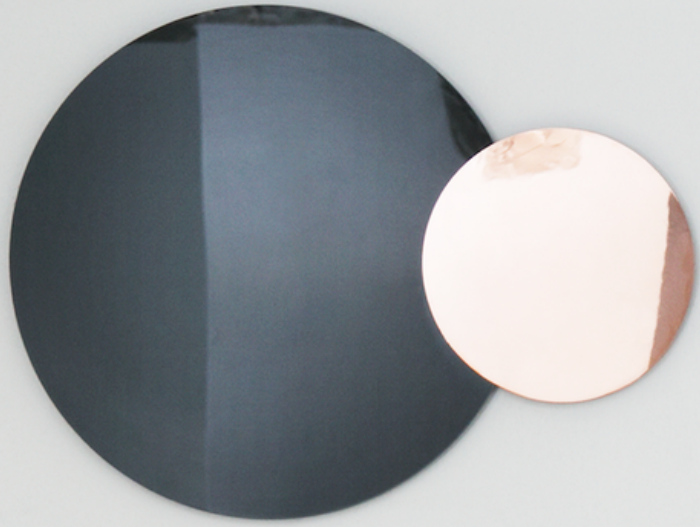

I.M. Weiss Gallery

Curved Chair, 2021.
Nina Cho

Available in White and Blue.

Curved steal seat with wool felt interior;
bent steel base; powder coated finish.

37" H x 16" W x 35" L

Price upon request.

Floor Storage - Olive, 2020.
Nina Cho

19" H x 18" L x 18" W

Assembly: Table top rests on cylindrical base, held in place by its own weight.

Price upon request.

Maung Maung Mirror - Wisp, 2019.
Nina Cho

Tinted, mirrored glass

60" H x 15" W

Price upon request.

Maung Maung Mirror - Dawn, 2019.
Nina Cho

Tinted, mirrored glass.

24" H x 20" W

Price upon request.

Constructivist Mirror Series - Square, 2014.
Nina Cho

Bronzed Acrylic Mirror, Black Acrylic,
Ebonized Wood.

17" W x 17" H x 0.75" D

Price upon request.

Bent Mirrors, 2014-2019.
Nina Cho

Polished bent stainless steel,
copper, bronze.

Tallest: 8.5" and Widest: 9"

(Sold individually)
Price upon request.

Cantilever Table, 2014 - 2018.
Nina Cho