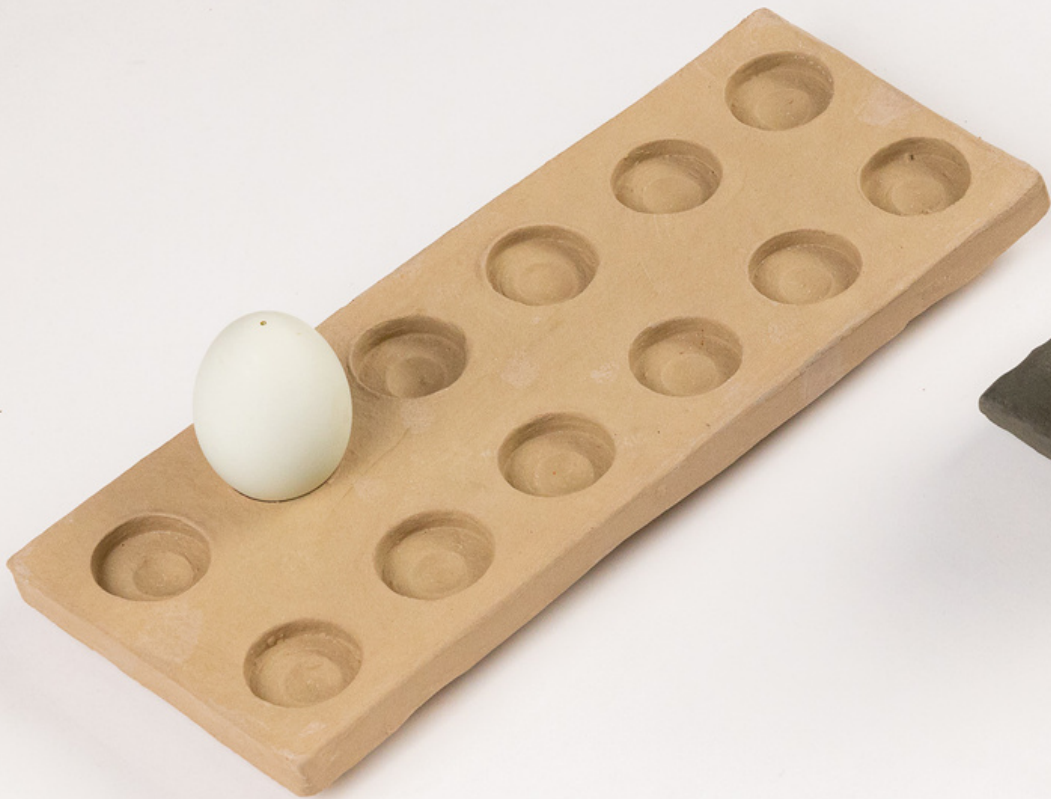

I.M. Weiss Gallery

*Holder (Two Boys / Two Bowls),
2022.*

Ceramic, hand-built with
decorative slip.

4 ½" x 6 ½" x 3"

\$450.00

Holder (One Dozen), 2022.

Hand-built ceramic with decorative slip, egg courtesy of Edith.

4 ½" x 6" x 2 ½"

\$450.00

Holder (One Bowl / One Bowl), 2022.

Ceramic, hand-built with decorative slip.

4 ½" x 6" x 3"

\$450.00

Holder (Tray), 2022.

Hand-built ceramic with decorative slip,
stick collected by father and son.

4 ½" x 6 ¼" x 1"

\$450.00

Holder (Branches), 2022.

Ceramic, hand-built with decorative slip.

4 ½" x 6 ¼" x 4"

\$450.00

Holder (Mother's Eyes), 2022.

Ceramic with decorative slip, scribbles by father and son.

4 ½" x 6" x 2 ½"

\$450.00

Holder (Divider), 2022.

Ceramic with decorative slip,
rock collected by father and son.

4 ½" x 6" x 2"

\$450.00

Holder (Bowl and Arch), 2022.

Hand-built ceramic with
decorative slip.