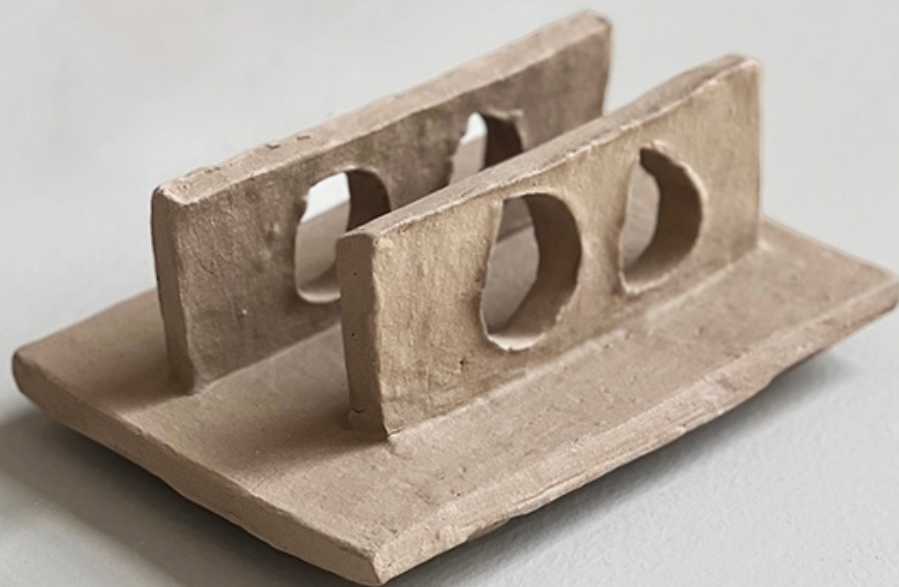

4 ½" x 6 ¼" x 1"

\$450.00

Holder (Branches), 2022.

Ceramic, hand-built with decorative slip.

4 ½" x 6 ¼" x 4"

\$450.00

Holder (Mother's Eyes), 2022.

Ceramic with decorative slip, scribbles by father and son.

4 ½" x 6" x 2 ½"

\$450.00

Holder (Divider), 2022.

Ceramic with decorative slip,
rock collected by father and son.

4 ½" x 6" x 2"

\$450.00

Holder (Bowl and Arch), 2022.

Hand-built ceramic with
decorative slip.