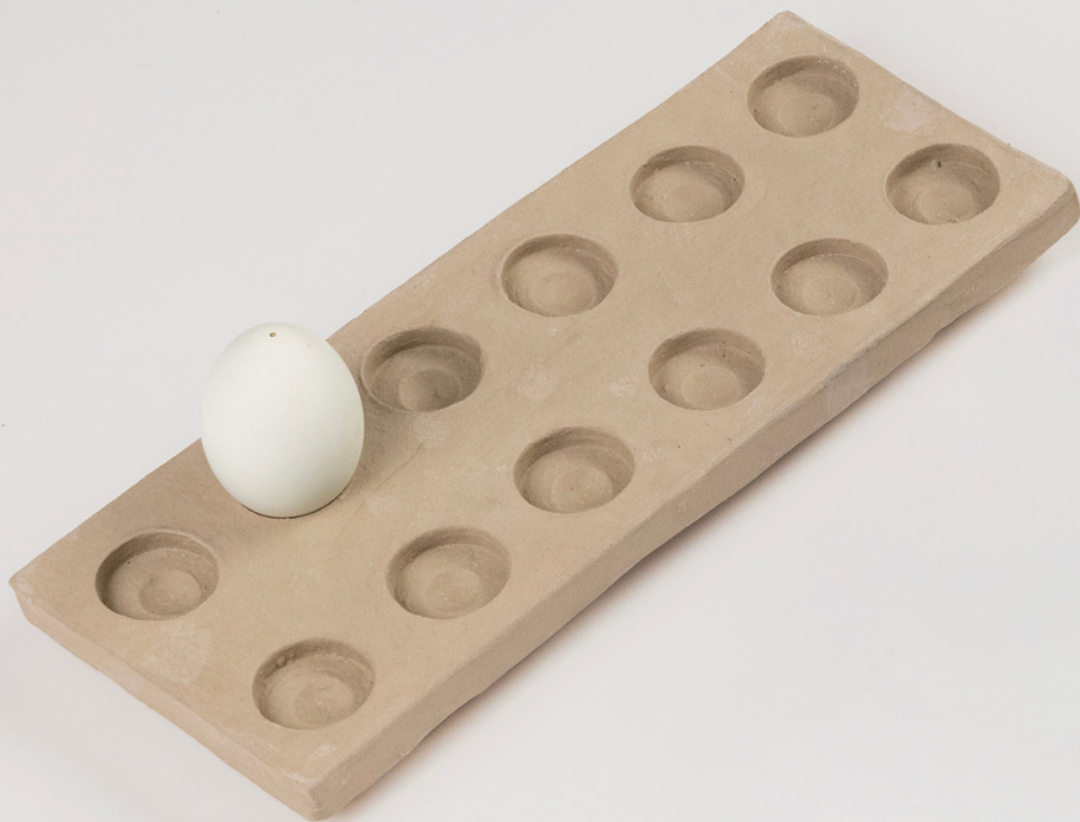

I.M. Weiss Gallery

*Holder (Two Boys / Two Bowls),
2022.*

Ceramic, hand-built with
decorative slip.

4 ½" x 6 ½" x 3"

\$450.00

Holder (One Dozen), 2022.

Hand-built ceramic with decorative slip, egg courtesy of Edith.

4 ½" x 6" x 2 ½"

\$450.00

Holder (One Bowl / One Bowl), 2022.

Ceramic, hand-built with decorative slip.

4 ½" x 6" x 3"

\$450.00

Holder (Tray), 2022.

Hand-built ceramic with decorative slip,
stick collected by father and son.

4 ½" x 6 ¼" x 1"

\$450.00

Holder (Branches), 2022.

Ceramic, hand-built with decorative slip.

4 ½" x 6 ¼" x 4"

\$450.00

Holder (Mother's Eyes), 2022.

Ceramic with decorative slip, scribbles by father and son.

4 ½" x 6" x 2 ½"

\$450.00

Holder (Divider), 2022.

Ceramic with decorative slip,
rock collected by father and son.

4 ½" x 6" x 2"

\$450.00

Holder (Bowl and Arch), 2022.

Hand-built ceramic with
decorative slip.