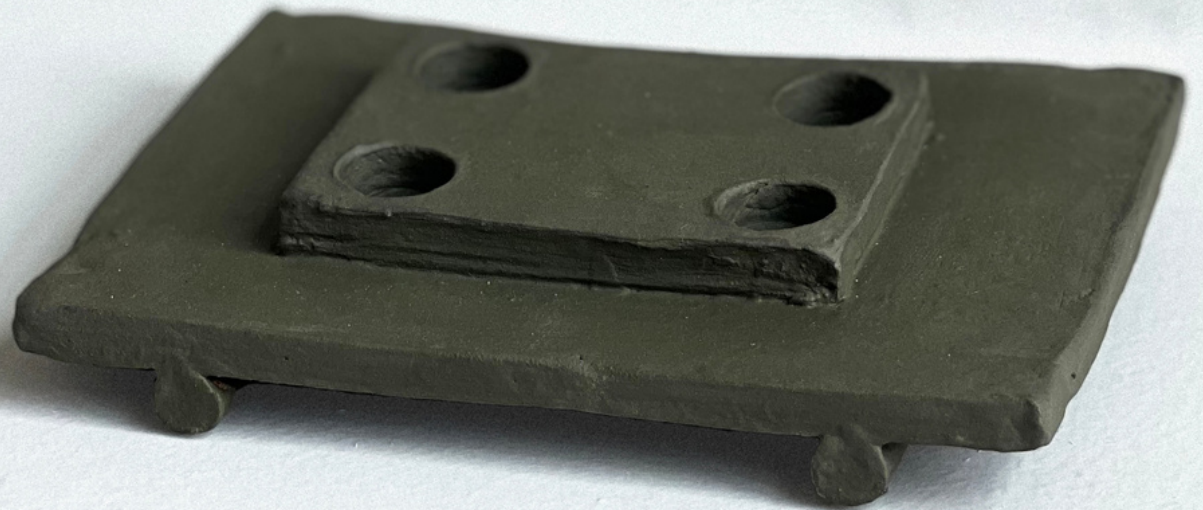

4 ½" x 6" x 3"

\$450.00

*Holder (Caterpillar, Caterpillar),
2022.*

Ceramic, hand-built with
decorative slip.

4 ½" x 6" x 3"

\$450.00

Holder (Hole), 2022.

Ceramic, hand-built with decorative slip.
4 ½" x 5 ½" x ½"
\$450.00