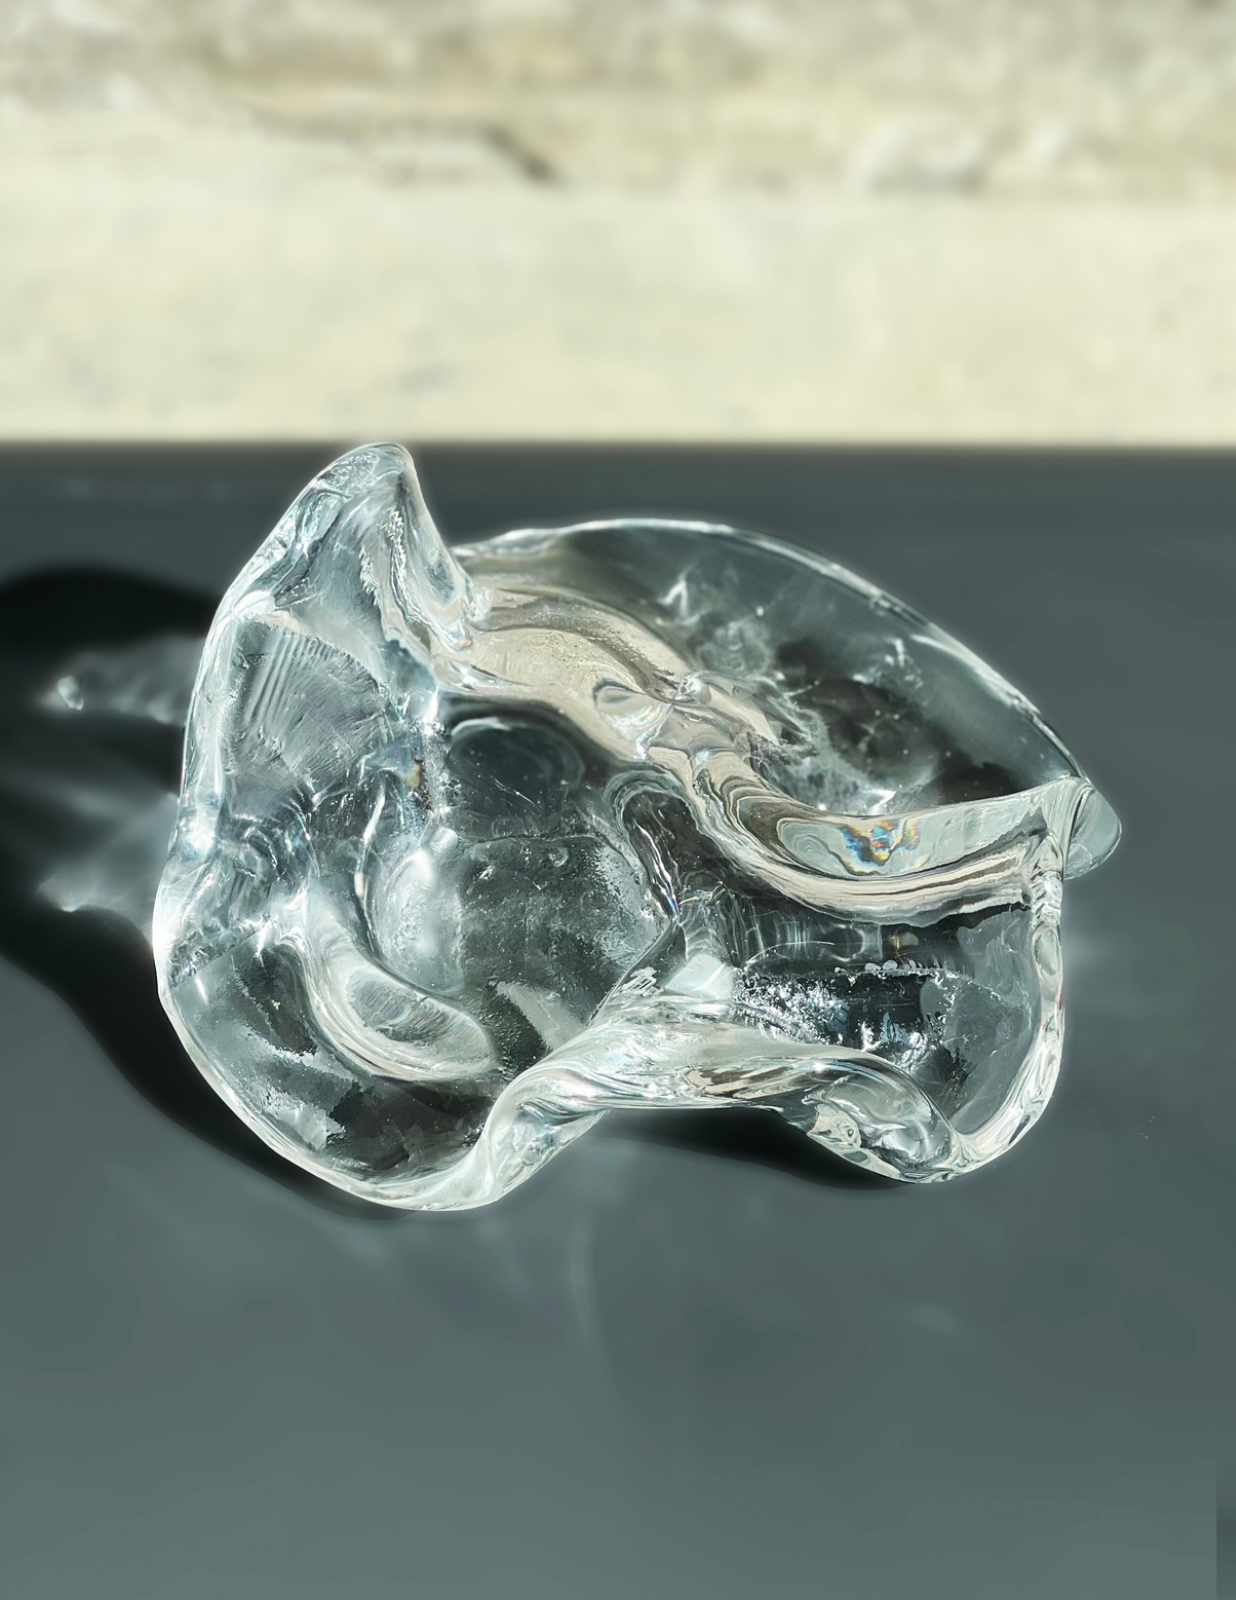

**I.M. Weiss Gallery**

*Aquamarine Arcs Pillow, 2021.*  
Kira Keck

Digital print on fabric.

18" x 18"

\$290.00

**I.M. Weiss Gallery**

*Glacier I*, 2022.  
Yazmin Dababneh

Hot casted and slumped  
glass.