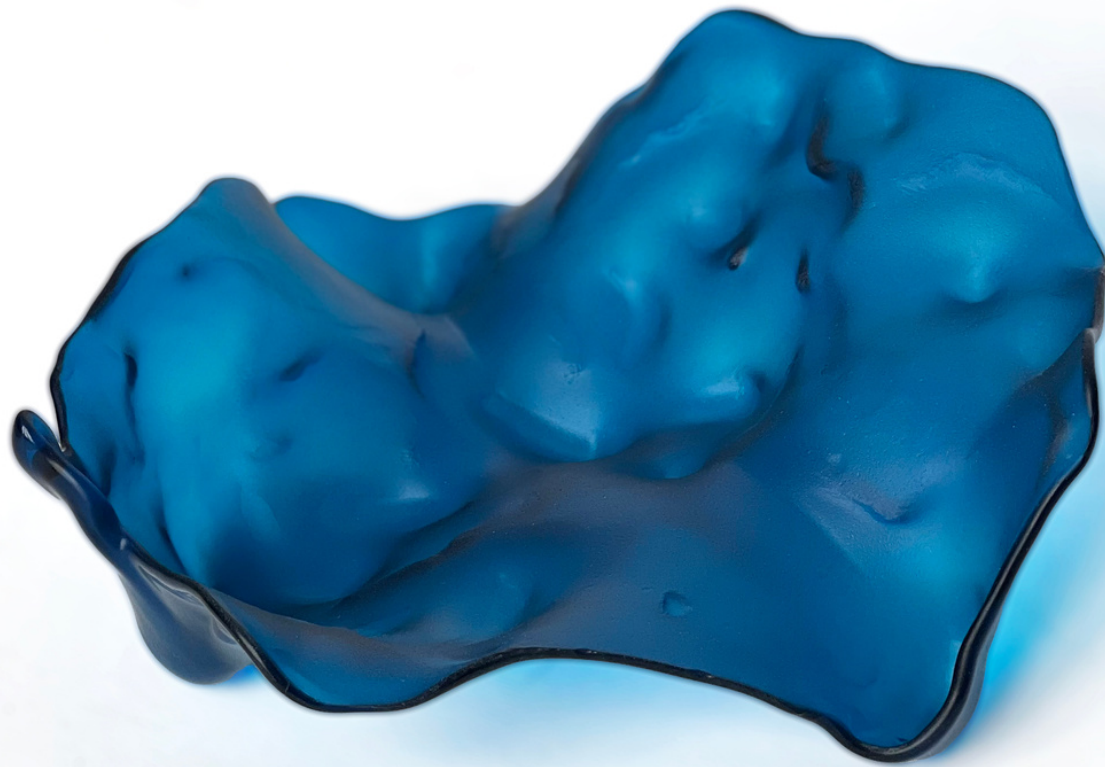

*Luminescence*, 2020.  
Yazmin Dababneh

Slumped glass.

3" x 10" x 10"

\$1,800.00

**I.M. Weiss Gallery**

*Spirale Vase I*, 2022.  
Yazmin Dababneh

Blown glass.

5 ¼" x 2 ½" x 2 ½"