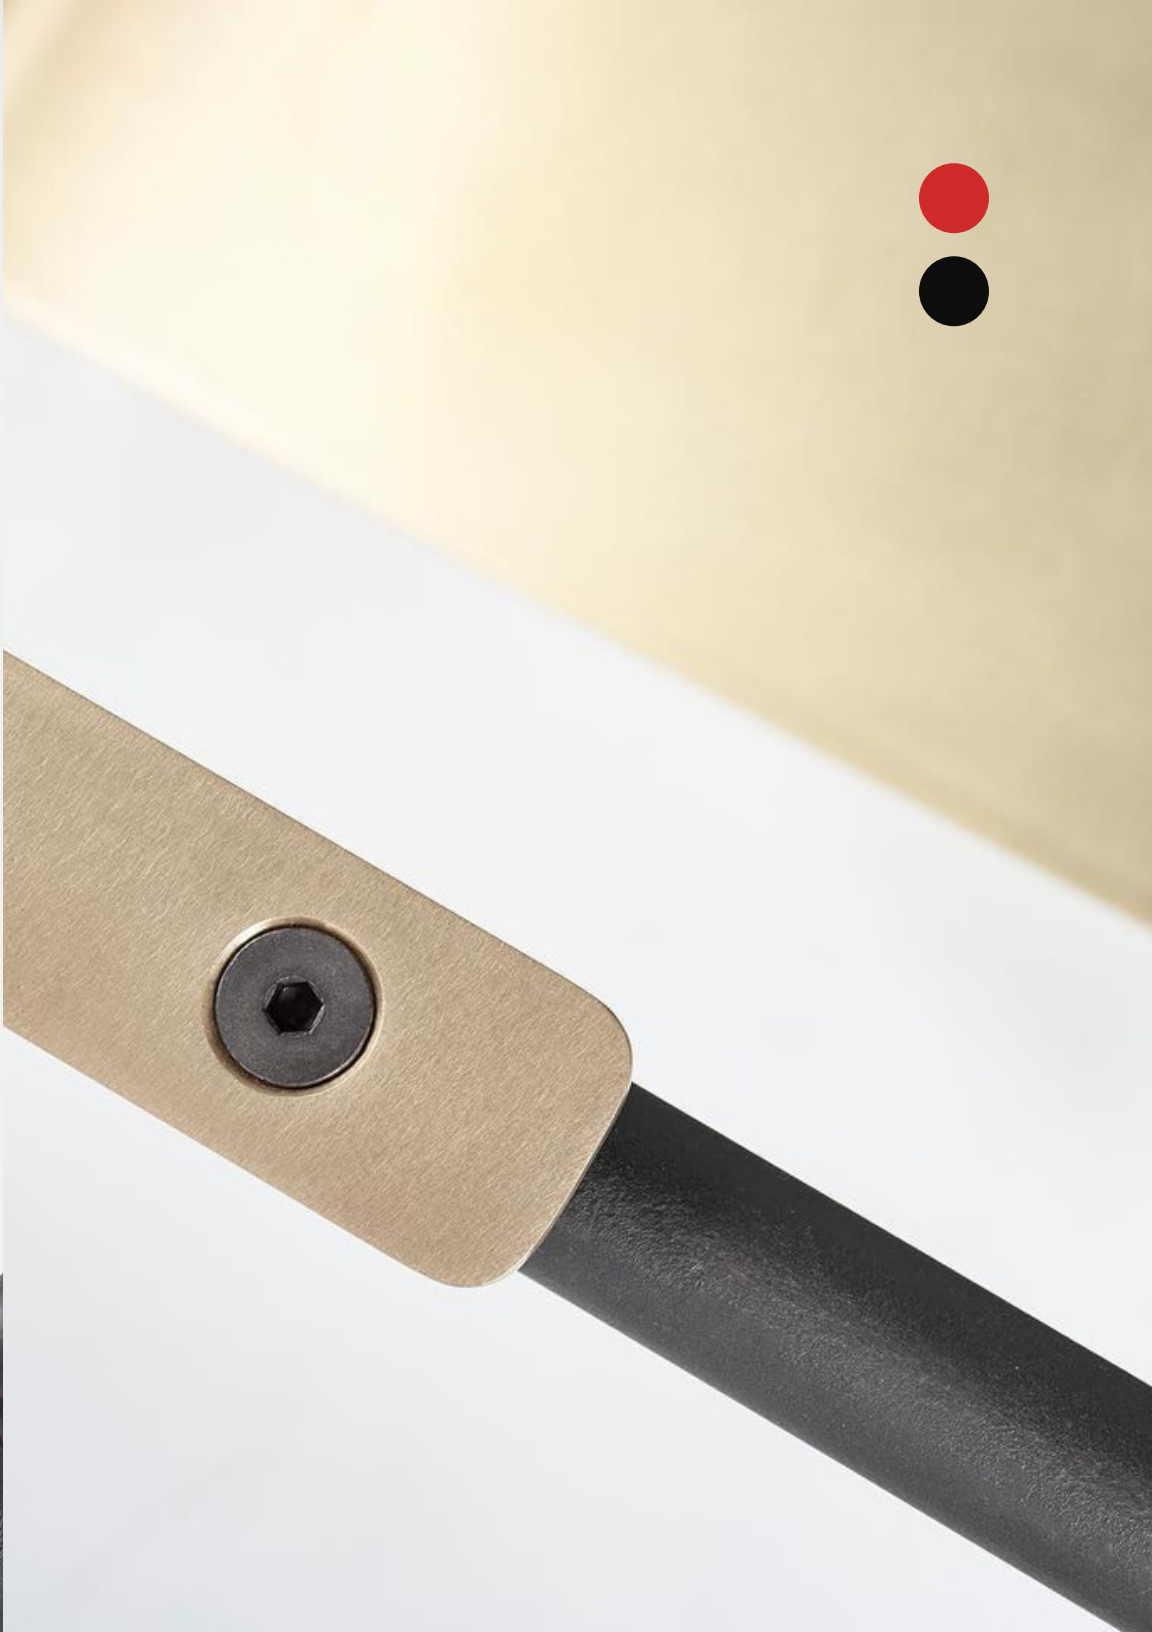

# I.M. Weiss Gallery

*Oort Table, 2020.*

6061 Aluminum  
20"x 20"x 32"  
\$4,500.00

*Fairfax Lounge Chair, 2020.*

Solid brass seat arm rest and feet.  
Steel frame with black oxide coating.  
Wax Finish.  
29" x 34" x 32"  
\$5,000.00

*Cast Sconce, 2020.*

Bronze  
10" x 4" x 3"  
\$500.00

*Bowdent Pendant, 2020.*

Brass, Steel

6" x 4"

\$625.00

*LT Chair, 2020.*

Aluminum and blackened steel.  
104" x 48"  
\$3,000.00