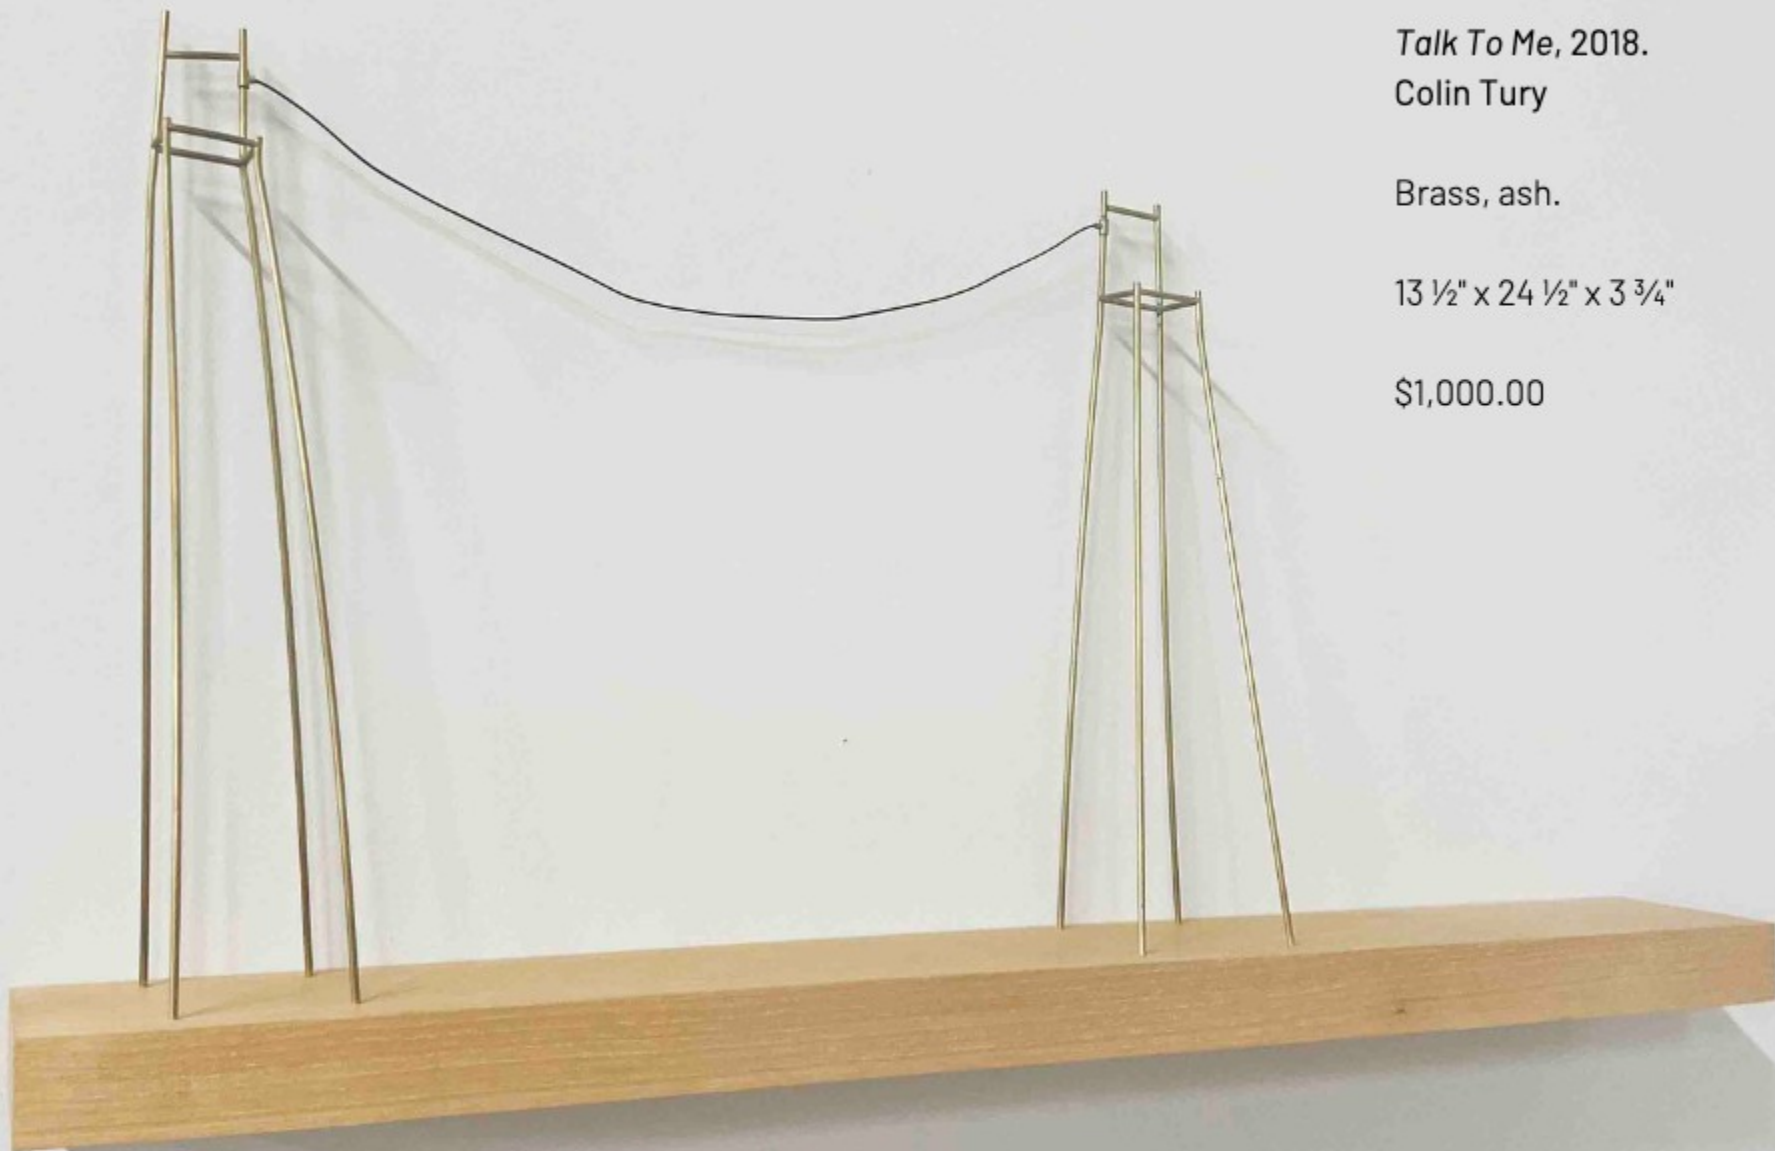

Talk To Me, 2018.
Colin Tury

Brass, ash.

13 1/2" x 24 1/2" x 3 3/4"

$1,000.00

I.M. Weiss Gallery