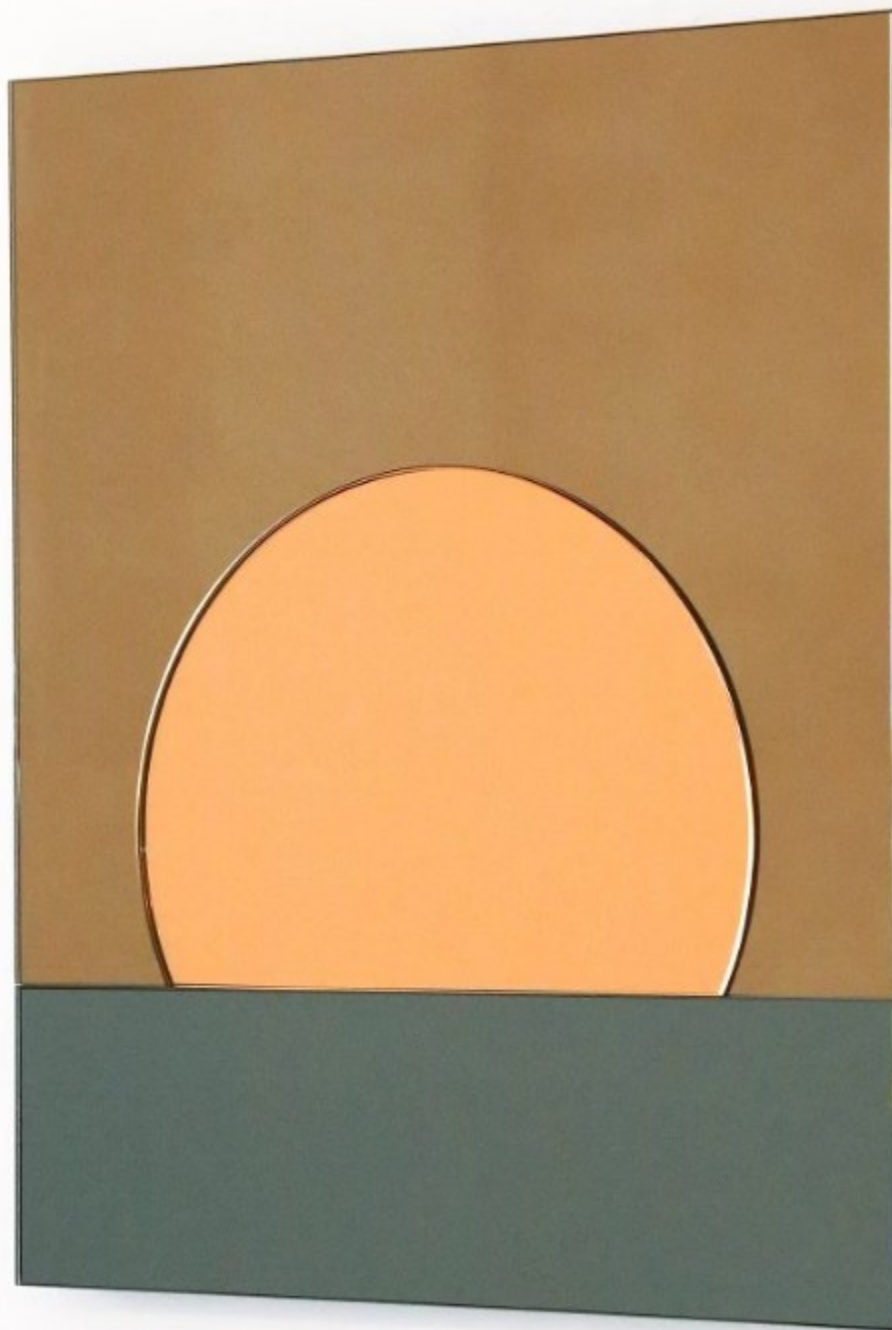

Ruga Ignis, 2022.
Cody Norman

Maung Maung Mirror - Dawn, 2019.
Nina Cho

Tinted, mirrored glass.

24" H x 20" W

Price upon request.

I.M. Weiss Gallery